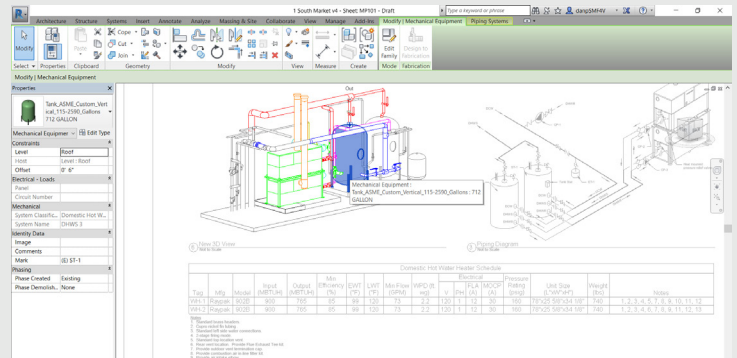

Construction documentation

✔ One file, replacing thousands of photographs

✔ Effective communication with key stakeholders

✔ Permanent, annotated records at every milestone

[With Matterport] we are now able to capture construction conditions for documentation on a single file and share that information as needed as opposed to managing 30,000+ individual photographs."

William Plato, VDC Manager, Hensel Phelps

Ready for drywall
Use # 100321591 Firecode Core
5/8

As-built drawings

- ✔ Easily create point clouds and OBJs
- ✔ Import into any CAD software
- ✔ Take measurements from every angle

The Matterport Pro camera has allowed us to complete designs in hours that would have otherwise taken weeks."

-Eric Wiens, Project Engineer, CIMA+

Hire a Matterport Photographer to scan your property today!